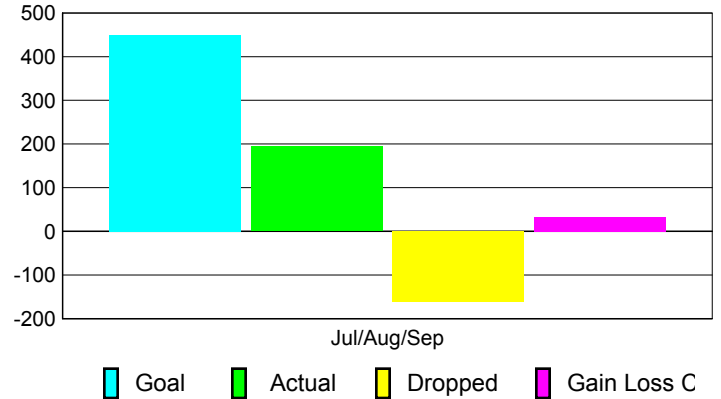

Membership Results 2010-2011

Goal, New, Dropped, Gain/Loss

Comparison of Membership Gain/Loss

Current Year Compared to the Previous Year