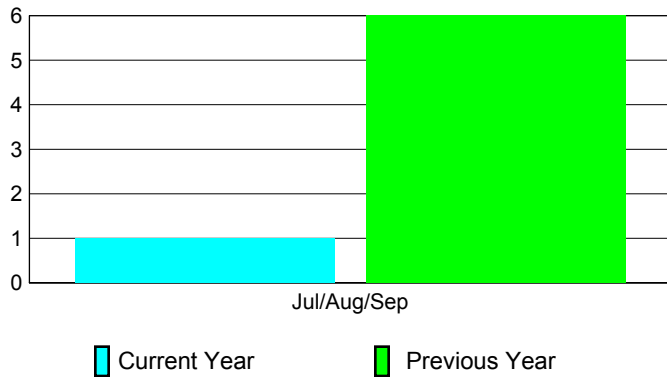

2010-2011 GMT Reports for District (or Undistricted) **District 324A3 INDIA**

GMT: **Adv K G RAMA KRISHNA MUR**

Location: **INDIA**

GMT CA: **6**

CLUBS

Club Results
2010-2011

Clubs
2009-2010

Month	New Club Goal	Actual New Clubs	Actual Dropped Clubs	Gain/Loss of Clubs	Gain/Loss of Clubs
Jul/Aug/Sep	6	4	-3	1	6
Totals	6	4	-3	1	6

Club Results 2010-2011

Goal, New, Dropped, Gain/Loss

Comparison of Club Gain/Loss

Current Year Compared to the Previous Year

YTD Status Quo Clubs 2010-2011

Status Quo Clubs Compared to Status Quo Members

MEMBERSHIP