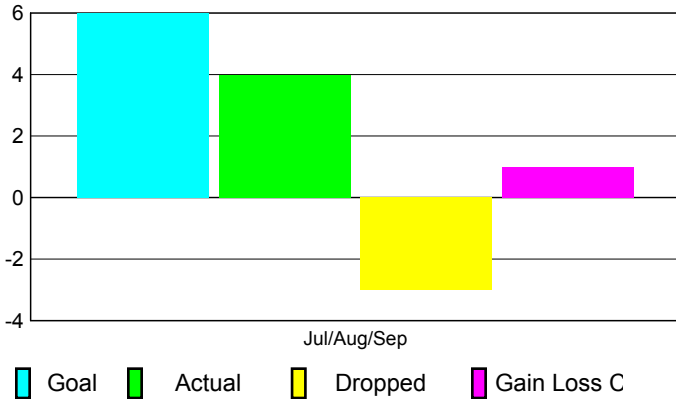

2010-2011 GMT Reports for District (or Undistricted) **District 324A3 INDIA**

GMT: **Adv K G RAMA KRISHNA MUR**

Location: **INDIA**

GMT CA: **6**

CLUBS

Club Results
2010-2011

Clubs
2009-2010

Month	New Club Goal	Actual New Clubs	Actual Dropped Clubs	Gain/Loss of Clubs	Gain/Loss of Clubs
Jul/Aug/Sep	6	4	-3	1	6
Totals	6	4	-3	1	6

Club Results 2010-2011

Goal, New, Dropped, Gain/Loss

Comparison of Club Gain/Loss

Current Year Compared to the Previous Year

YTD Status Quo Clubs 2010-2011

Status Quo Clubs Compared to Status Quo Members

MEMBERSHIP